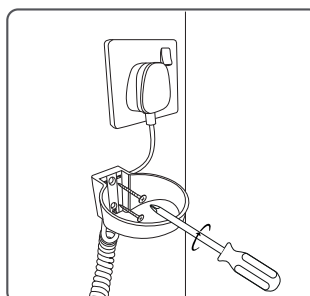

Converts to Wall Mounted with
HOLDER option

Wall Holder features Anti-Theft
Cable tracks

Salford Deluxe

Hotel Safety 1800W Hairdryer
Soft Touch Rubber & Chrome with
Wall Mount Option

2 SPEED / HEAT
Settings

SAFETY ON / OFF
Press Switch

COIL MADE OF SPECIAL MATERIAL
To Ensure Bounce Back & Return
to Shape And Length

- Hotel Safety ON/OFF Press Switch to save energy & avoid misuse
 - Dual Safe - Thermostat & Latest Technology Internal Fuse
 - Generous length cable extends to 250cm to accommodate power outlets
 - Wall Holder Option with matching chrome and black trim and built in anti-theft cable tracks
 - Safety Thermostat Over-Heating circuit protection
 - Complete with air-flow concentrator for perfect styling and drying
 - Built in Hanging Loop
 - Stylish & Elegant Design
 - Ergonomic Non-Slip Contoured Handle for comfortable use and hold
 - Soft touch rubberized finish with chrome barrel and rear cover
-
- Available in EU & BS plug variants
 - CE, CB, RoHS & GS Approved
 - 1800 Watt [220-240V, 50/60Hz]
 - Dimensions : 205mm x 90mm x 230mm
 - Weight : 495g

For **BEDROOM** use only.
NOT for use in **BATHROOM** or **PUBLIC AREAS**.

SOFT GLIDE
Lining

ANTI-THEFT LOCK
Cable Track

EASILY MOUNTS
On Wall

HAIRDRYER BAG
Black Velvet

PRODUCT RANGE	ART NUMBER	
HOTEL SAFETY 1800W HAIRDRYER	SALFORD DELUXE	UK PLUG : EH50533 EU PLUG : EH50532
WALL MOUNTED HOLDER	MURSLEY	EH50440
HAIRDRYER BAG	LATHBURY	EH50357